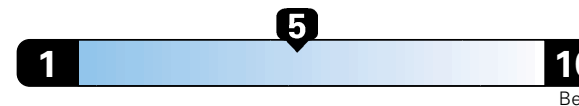

ALFA ROMEO STELVIO TI AWD

2020 MODEL YEAR

THIS VEHICLE IS MANUFACTURED TO MEET SPECIFIC UNITED STATES REQUIREMENTS. THIS VEHICLE IS NOT MANUFACTURED FOR SALE OR REGISTRATION OUTSIDE OF THE UNITED STATES.

MANUFACTURER'S SUGGESTED RETAIL PRICE OF THIS MODEL INCLUDING DEALER PREPARATION

Base Price: $45,800

ALFA STELVIO TI AWD

Exterior Color: Anodized Blue Metallic Exterior Paint

Interior Color: Black Interior Color

Interior: Leather Seats

Engine: 2.0L 280HP Turbocharged I4 Engine

Transmission: 8-Speed Automatic Transmission

STANDARD EQUIPMENT (UNLESS REPLACED BY OPTIONAL EQUIPMENT)

FUNCTIONAL/SAFETY FEATURES

- Supplemental Front Seat Side Air Bags
- LATCH Ready Child Seat Anchor System
- Full-Speed Forward Collision Warning Plus
- Rear Back-up Camera
- Front and Rear Park-Assist Sensors
- Remote Keyless Entry
- Push-Button Start
- Remote Start System
- Stop - Start System
- Power Folding Heated Mirrors
- Rain-Sensitive Windshield Wipers
- Heated Washer Nozzles
- Power Liftgate
- Tire Service Kit
- Universal Garage Door Opener
- Carbon Fiber Drive Shaft
- Alfa DNA Drive Mode System

INTERIOR FEATURES

- Apple CarPlay®
- Google Android Auto™
- SiriusXM® with 1-Year Radio Sub Call 800-643-2112
- AM/FM Bluetooth® 8.8-Inch Radio
- 8.8-Inch Touchscreen Display
- Cluster 7.0-Inch TFT Color Display
- 8-Speaker Audio System
- USB Media Input Hub with Auxillary
- 2nd Row Dual-USB Ports (Charge-Only)
- Dark Gray Oak Wood Interior Trim
- Leather-Wrapped Steering Wheel
- Steering Wheel Mounted Audio Controls
- Leather-Wrapped Shift Knob
- Heated Steering Wheel
- Heated Front Seats
- 4-Way Power Lumbar Adjustable Driver Seat
- 4-Way Power Lumbar Adjustable Passenger Seat
- Driver Seat Memory

EXTERIOR FEATURES

OPTIONAL EQUIPMENT (May Replace Standard Equipment)