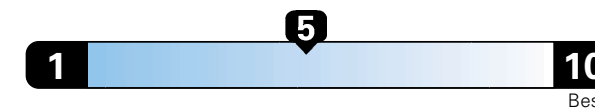

ALFA ROMEO STELVIO TI AWD

2021 MODEL YEAR

THIS VEHICLE IS MANUFACTURED TO MEET SPECIFIC UNITED STATES REQUIREMENTS. THIS VEHICLE IS NOT MANUFACTURED FOR SALE OR REGISTRATION OUTSIDE OF THE UNITED STATES.

MANUFACTURER'S SUGGESTED RETAIL PRICE OF THIS MODEL INCLUDING DEALER PREPARATION

Base Price: $47,600

ALFA STELVIO TI AWD

Exterior Color: Anodized Blue Metallic Exterior Color

Interior Color: Black Interior Color

Interior: Leather Seats

Engine: 2.0L 280HP I4 DI Turbo Engine

Transmission: 8-Speed Automatic 8HP50 Transmission

STANDARD EQUIPMENT (UNLESS REPLACED BY OPTIONAL EQUIPMENT)

FUNCTIONAL/SAFETY FEATURES

Supplemental Front Seat-Mounted Side Air Bags

LATCH-Ready Child-Seat Anchor System

Full-Speed Forward-Collision Warning Plus

Rear Back-Up Camera

Front and Rear Park-Assist Sensors

Remote Keyless-Entry

Push-Button Start

Remote-Start System

Stop - Start System

Power Folding Heated Mirrors

Rain-Sensitive Windshield Wipers

Heated Washer-Nozzles

Power Liftgate

Tire Service Kit

Universal Garage-Door Opener

Carbon Fiber Drive Shaft

Alfa DNA Drive-Mode System

INTERIOR FEATURES

Apple CarPlay®

Google Android Auto™

SiriusXM® with 6-Month Radio Sub Call 800-643-2112

8.8-Inch AM / FM / HD Radio with Navigation

8.8-Inch Multi-Touch Display

Cluster 7.0-Inch TFT Color Display

8-Speaker Audio System

USB Media Input Hub with Auxiliary

2nd-Row Dual Charge-Only USB Port

Dark Gray Oak Wood Interior Trim

Leather-Wrapped Shift Knob

Leather-Wrapped Steering Wheel

Steering-Wheel-Mounted Audio Controls

Heated Steering Wheel

Heated Front Seats

Driver-Seat Memory Function

Alfa Romeo Bright Door Sills

EXTERIOR FEATURES

19-Inch x 8.0-Inch Y-Spoke Aluminum Wheels

235/55R19 All-Season Tires

Silver Calipers with Black Script