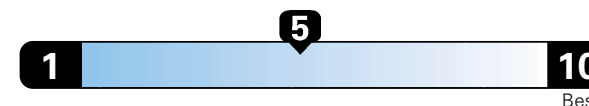

ALFA ROMEO GIULIA VELOCE AWD

2022 MODEL YEAR

THIS VEHICLE IS MANUFACTURED TO MEET SPECIFIC UNITED STATES REQUIREMENTS. THIS VEHICLE IS NOT MANUFACTURED FOR SALE OR REGISTRATION OUTSIDE OF THE UNITED STATES.

MANUFACTURER'S SUGGESTED RETAIL PRICE OF THIS MODEL INCLUDING DEALER PREPARATION

Base Price: $47,090

ALFA GIULIA TI AWD

Exterior Color: Vulcano Black Metallic Exterior Paint

Interior Color: Black Interior Color

Interior: Sport Leather Seats

Engine: 2.0L 280HP I4 DI Turbo Engine

Transmission: 8-Speed Automatic 8HP50 Transmission

STANDARD EQUIPMENT (UNLESS REPLACED BY OPTIONAL EQUIPMENT)

FUNCTIONAL/SAFETY FEATURES

- Full-Speed Forward-Collision Warning Plus
- Lane Departure Warning
- Adaptive Cruise Control with Full Stop
- Blind Spot and Cross Path Detection
- Front and Rear Park-Assist Sensors
- Rear Back-up Camera
- Dual-Advanced Front Airbags
- Supplemental Side-Curtain Front and Rear Air Bags
- LATCH-Ready Child-Seat Anchor System
- High Performance Adaptive Bi-Xenon Headlamps
- Automatic-Dimming Exterior Mirrors
- Power Folding Heated Mirrors
- Rain-Sensitive Windshield Wipers
- Passive Entry / Push-Button Start
- Remote-Start System
- Stop - Start System
- Universal Garage-Door Opener
- Air Quality System
- Carbon Fiber Drive Shaft
- Alfa DNA Drive Mode System
- Sport Suspension

INTERIOR FEATURES